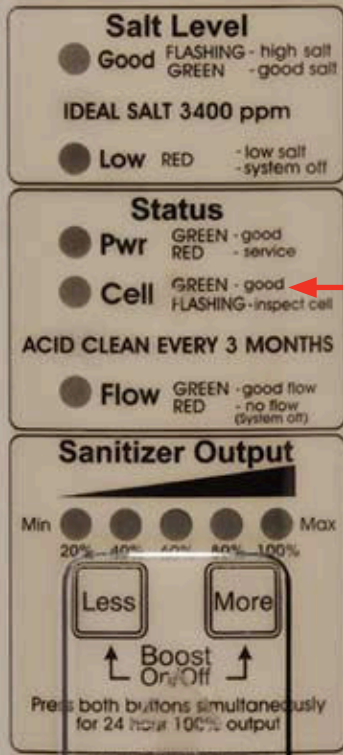

Choose from Three Models:

IntelliChlor IC20

The economical choice for smaller pools up to 20,000 gallons

- Produces up to .70 pounds of chlorine every 24 hours

IntelliChlor IC40

The capacity to sanitize larger residential and smaller commercial pools up to 40,000 gallons

- Produces up to 1.40 pounds of chlorine every 24 hours

IntelliChlor IC60

With extra capacity for pools up to 60,000 gallons

- Produces up to 2.0 pounds of chlorine every 24 hours

Two LED Salt Level Indicators

Two-color Status Displays

Five Sanitizer Output Levels with Two-button Control

Simple, Safe, Automatic

Monitoring chlorine production is easy with the IntelliChlor chlorine generator. It's the only one with all controls and displays built into the cell—and the **only** one providing so much helpful feedback to you. Just select from one of five sanitizing levels to easily manage chlorine addition.

- Easy-to-view displays enable fast checking of salt levels, cell cleanliness, sanitizer output and water flow.
- Adjustment is as easy as pressing two buttons.
- All performance data—production settings, hours of operation, chlorine output, cell cleaning cycles, salt readings and water temperature averages—are captured daily, making it easy to maintain perfect water.
- Exclusive cell use tracking feature communicates remaining hours of cell life in real-time.
- Integrated sensors in the generator cell ensure that water flow is adequate for safe chlorine generation; under low water temperature conditions, automatic shut-off feature protects the unit and prolongs cell life.
- One-year warranty. See warranty for complete details.

NOTE: Standalone installations require a power center (PN 520556).

Reliability is Built In

The IntelliChlor chlorine generator is engineered to stand up to the toughest pool conditions and provide years of dependable performance.

- Titanium electrode cell blades are coated with Ruthenium oxide.
- Control electronics are isolated in the cell, away from high heat components, for longer cell life.
- Totally waterproofed electronics for maximum reliability.
- Rugged, dependable power supply/transformer is UL Approved and includes 15' of UL Approved cable with easy installation via quick connector on power supply.
- Union inlet and outlet connections make cell replacement fast and easy.

Engineered for Safety

The IntelliChlor chlorine generator meets important standards for safety.

- The power supply cell and electronics meet the requirements of the UL 1081 Standard—the industry standard for pool chlorine generators.
- The power supply itself is UL Approved with flammability rating UL 94VO.